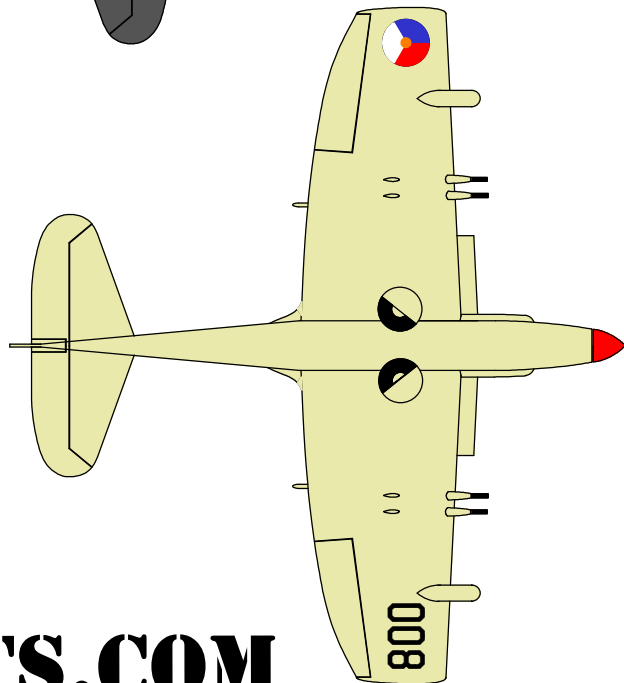

Fairey Firefly FR. Mk. 5

WB416:288-0 of 825 Squadron, Fleet Air Arm,
HMS Ocean, operating in Korean waters, 1952.

Upper color: Extra Dark Sea Grey
Lower color: Sky

Wing stripes 0.65" wide.
Key on inner edge of flap track.

Fuselage stripes 0.75" wide

Note "4" in serial number
is covered by stripes -
port side only.

Source: "Fairey Firefly", Warpaint
Series No. 28, Hall Park Books Ltd.

WARBIRDKITS.COM

Copyright 2004 Thomas A. Jacoby

Fairey Firefly FR. Mk. 4

Fairey Firefly FR. 4 FR-4/008, Kon. Marine,
Netherlands East Indies, 1959-60

Upper color: Extra Dark Sea Grey
Lower color: Sky

Source: "Fairey Firefly", Warpaint
Series No. 28, Hall Park Books Ltd.