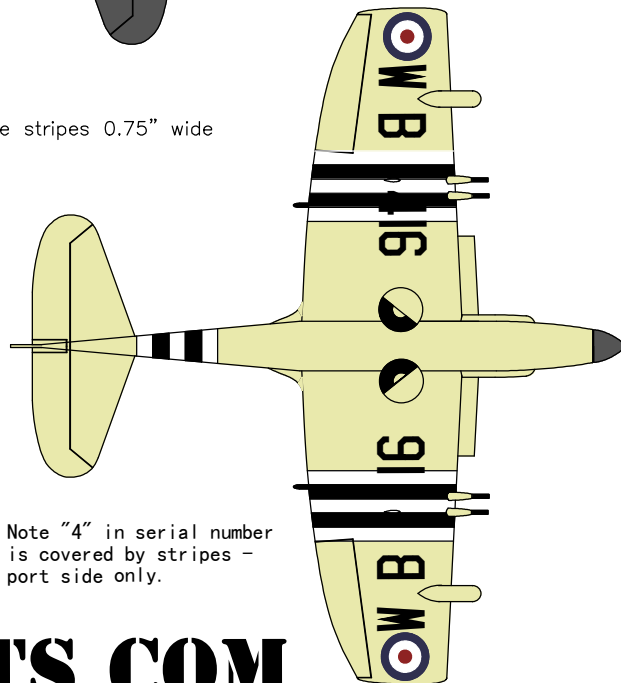

Fairey Firefly FR. Mk. 5

WB416:288-0 of 825 Squadron, Fleet Air Arm,
HMS Ocean, operating in Korean waters, 1952.

Upper color: Extra Dark Sea Grey
Lower color: Sky

Wing stripes 0.65" wide.
Key on inner edge of flap track.

Fuselage stripes 0.75" wide

Note "4" in serial number
is covered by stripes -
port side only.

Source: "Fairey Firefly", Warpaint
Series No. 28, Hall Park Books Ltd.

WARBIRDKITS.COM

Copyright 2004 Thomas A. Jacoby

Fairey Firefly FR. Mk. 4

Fairey Firefly FR. 4 FR-4/008, Kon. Marine,
Netherlands East Indies, 1959-60

Upper color: Extra Dark Sea Grey
Lower color: Sky

Source: "Fairey Firefly", Warpaint
Series No. 28, Hall Park Books Ltd.