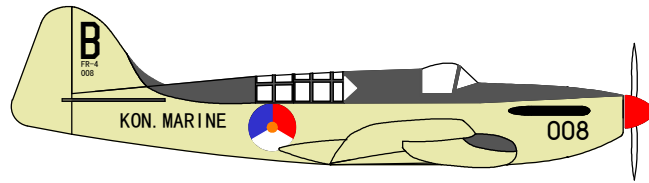

Fairey Firefly FR. Mk. 4

Fairey Firefly FR. 4 FR-4/008, Kon. Marine,
Netherlands East Indies, 1959-60