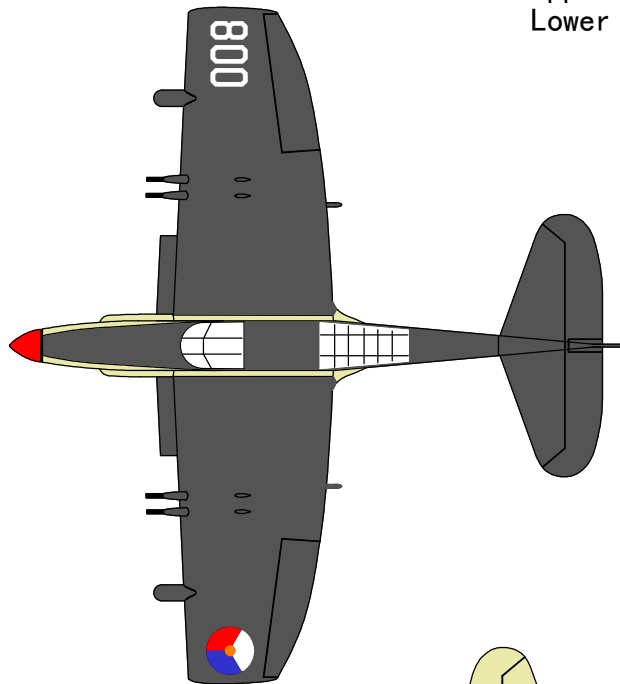

Fairey Firefly FR. Mk. 5

WB416:288-0 of 825 Squadron, Fleet Air Arm,
HMS Ocean, operating in Korean waters, 1952.

Upper color: Extra Dark Sea Grey
Lower color: Sky

Wing stripes 0.65" wide.
Key on inner edge of flap track.

Fuselage stripes 0.75" wide

Note "4" in serial number
is covered by stripes -
port side only.

Source: "Fairey Firefly", Warpaint
Series No. 28, Hall Park Books Ltd.

WARBIRDKITS.COM

Copyright 2004 Thomas A. Jacoby

Fairey Firefly FR. Mk. 4

Fairey Firefly FR. 4 FR-4/008, Kon. Marine,
Netherlands East Indies, 1959-60

Upper color: Extra Dark Sea Grey
Lower color: Sky

Source: "Fairey Firefly", Warpaint
Series No. 28, Hall Park Books Ltd.