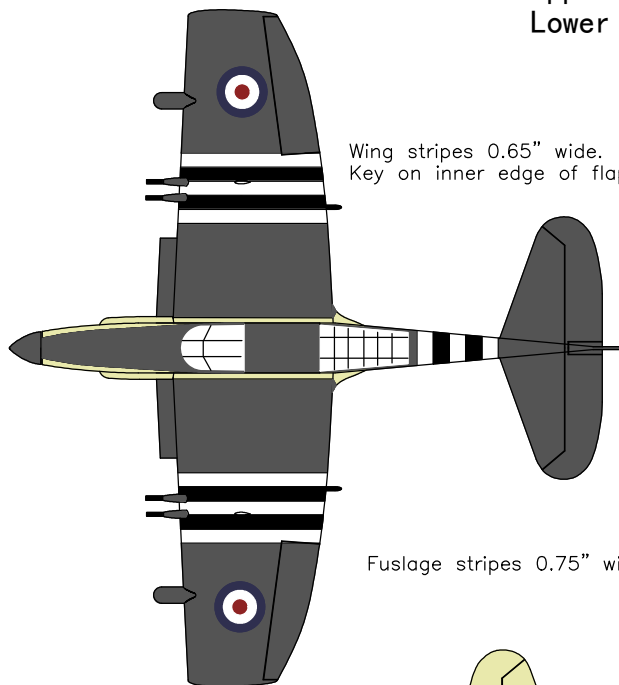

Fairey Firefly FR. Mk. 5

WB416:288-0 of 825 Squadron, Fleet Air Arm,
HMS Ocean, operating in Korean waters, 1952.

Upper color: Extra Dark Sea Grey
Lower color: Sky

Wing stripes 0.65" wide.
Key on inner edge of flap track.

Fuselage stripes 0.75" wide

Note "4" in serial number
is covered by stripes -
port side only.

Source: "Fairey Firefly", Warpaint
Series No. 28, Hall Park Books Ltd.

WARBIRDKITS.COM

Copyright 2004 Thomas A. Jacoby

Fairey Firefly FR. Mk. 4

Fairey Firefly FR. 4 FR-4/008, Kon. Marine,
Netherlands East Indies, 1959-60

Upper color: Extra Dark Sea Grey
Lower color: Sky

Source: "Fairey Firefly", Warpaint
Series No. 28, Hall Park Books Ltd.