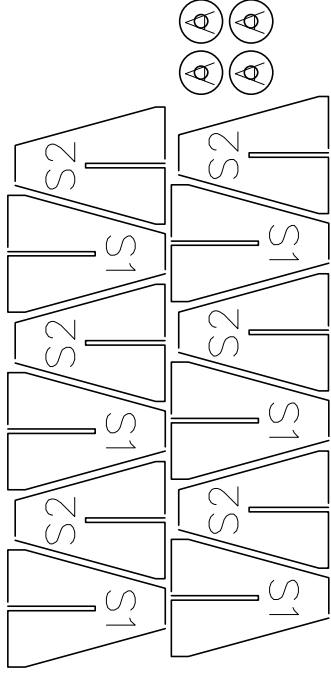

WHEEL COVER OUTER

WHEEL COVER INNER

3" WW-1 WHEEL

Des. BY; Pat Tritle 11-13-2006

1/32 X 6 X 12 PLY

3" WW-1 WHEEL

Des. BY; Pat Tritle 11-13-2006